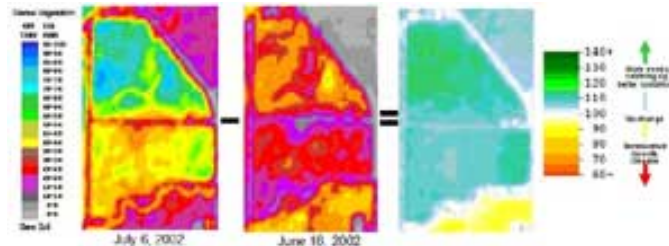

AgroWatch products are derived from a constellation of orbiting satellites and aircraft and customized for agricultural markets by EMS. To produce its land

XSAg.com
 sellers listings as low as
 Lumax **\$32.18/gal**
 Headline **\$209.09/gal**
 Credit Extra **\$12.16/gal**
 Toll Free 877-497-2436

Highlights from the FarmHome Collection

- Best books and videos
- New from the Sale Barn!
- Classic tractor playing cards
- More from the store...

maps, EMS also draws upon its image library, which comprises 2.9 million square miles on four continents, delivering color-coded, highly detailed, quantifiable maps in near real-time.

The AgroWatch product suite quantifies crop status, soil conditions and rates of crop change -- good or bad -- throughout the field in areas as small as 2x2 feet. These products include:

- **The AgroWatch Green Vegetation Index** -- Helps users spot potential problems in dense, unwalkable crops, even under conditions where other indices cannot measure vegetative differences because of an existing crop canopy.
- **The AgroWatch Soil Zone Index** -- Gives growers a ground-level view of the soil, even through vegetation early in the growing season. Calibrated images show the soil surface of a field, including irrigation patterns, sand streaks, clay lenses, and organic matter and crop residue variations.
- **AgroWatch Color Infrared Maps** -- Similar to infrared photographs, these maps allow growers to quickly understand the general status of crops, depicted in varied hues based upon light reflectance of vegetation.
- **AgroWatch Scout Aide** -- Provides a calibrated measure of two different Green Vegetation Index maps on two different dates, giving customers a quantitative picture of the level and rate of vegetative change over the entire field or region of interest.